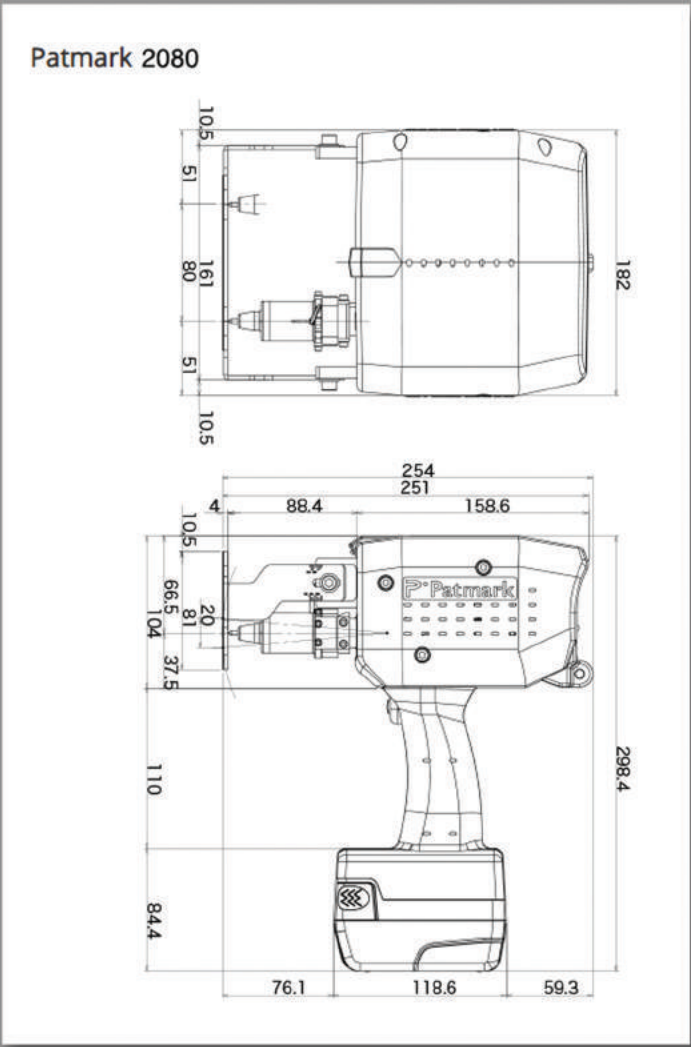

Patmark 2080

Patmark.

a new generation of marking tool

The Most Versatile Handheld Pin Marker in the Industry

Battery Operated or A/C Adaptable

Marking Area of 20mm X 80mm

Fully Adjustable Force and Speed Control

Alphanumeric, Logos, 2D Data Matrix, Time & Date, Serialization

Marks on Flat Parts, Round Parts, and Tags

MB Metal Technologies, LLC - 403 S. Hawley Rd, Milwaukee, WI 53214

P: 855-897-1439 - www.MarkinBOX.com