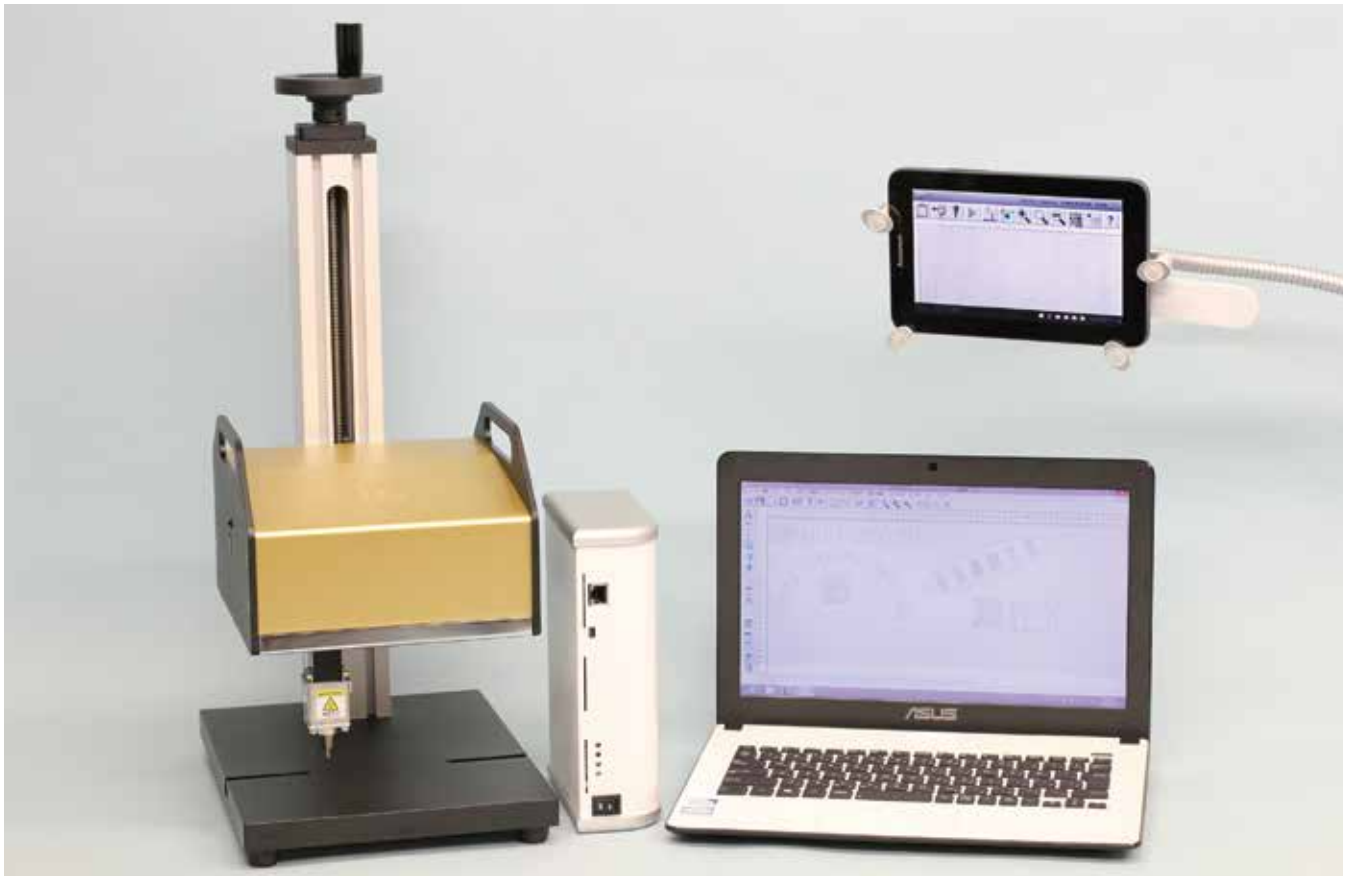

The Large Sized Columned Marker MB1010

Available in 6 colors

Larger marking area Desktop marker for more diverse needs

Wide area of X axis 100_{mm} × Y axis 100_{mm}

Configuration example : MB1010, MB2 controller, Windows PC, Android tablet *Windows PC and Android tablet are not included

A dust shutter is included as a standard accessory.

A detachable cable connector

Portable specification (option)

Examples of marking

Arc marking

A wide variety of nameplates