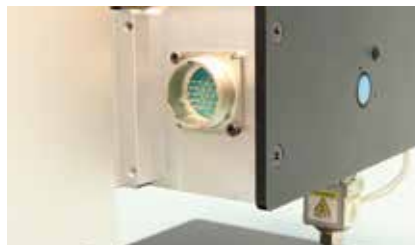

The Large Sized Columned Marker MB1010

Available in 6 colors

Larger marking area Desktop marker for more diverse needs

Wide area of X axis 100_{mm} × Y axis 100_{mm}

Configuration example : MB1010, MB2 controller, Windows PC, Android tablet *Windows PC and Android tablet are not included

A dust shutter is included as a standard accessory.

A detachable cable connector

Portable specification (option)

Examples of marking

Arc marking

A wide variety of nameplates